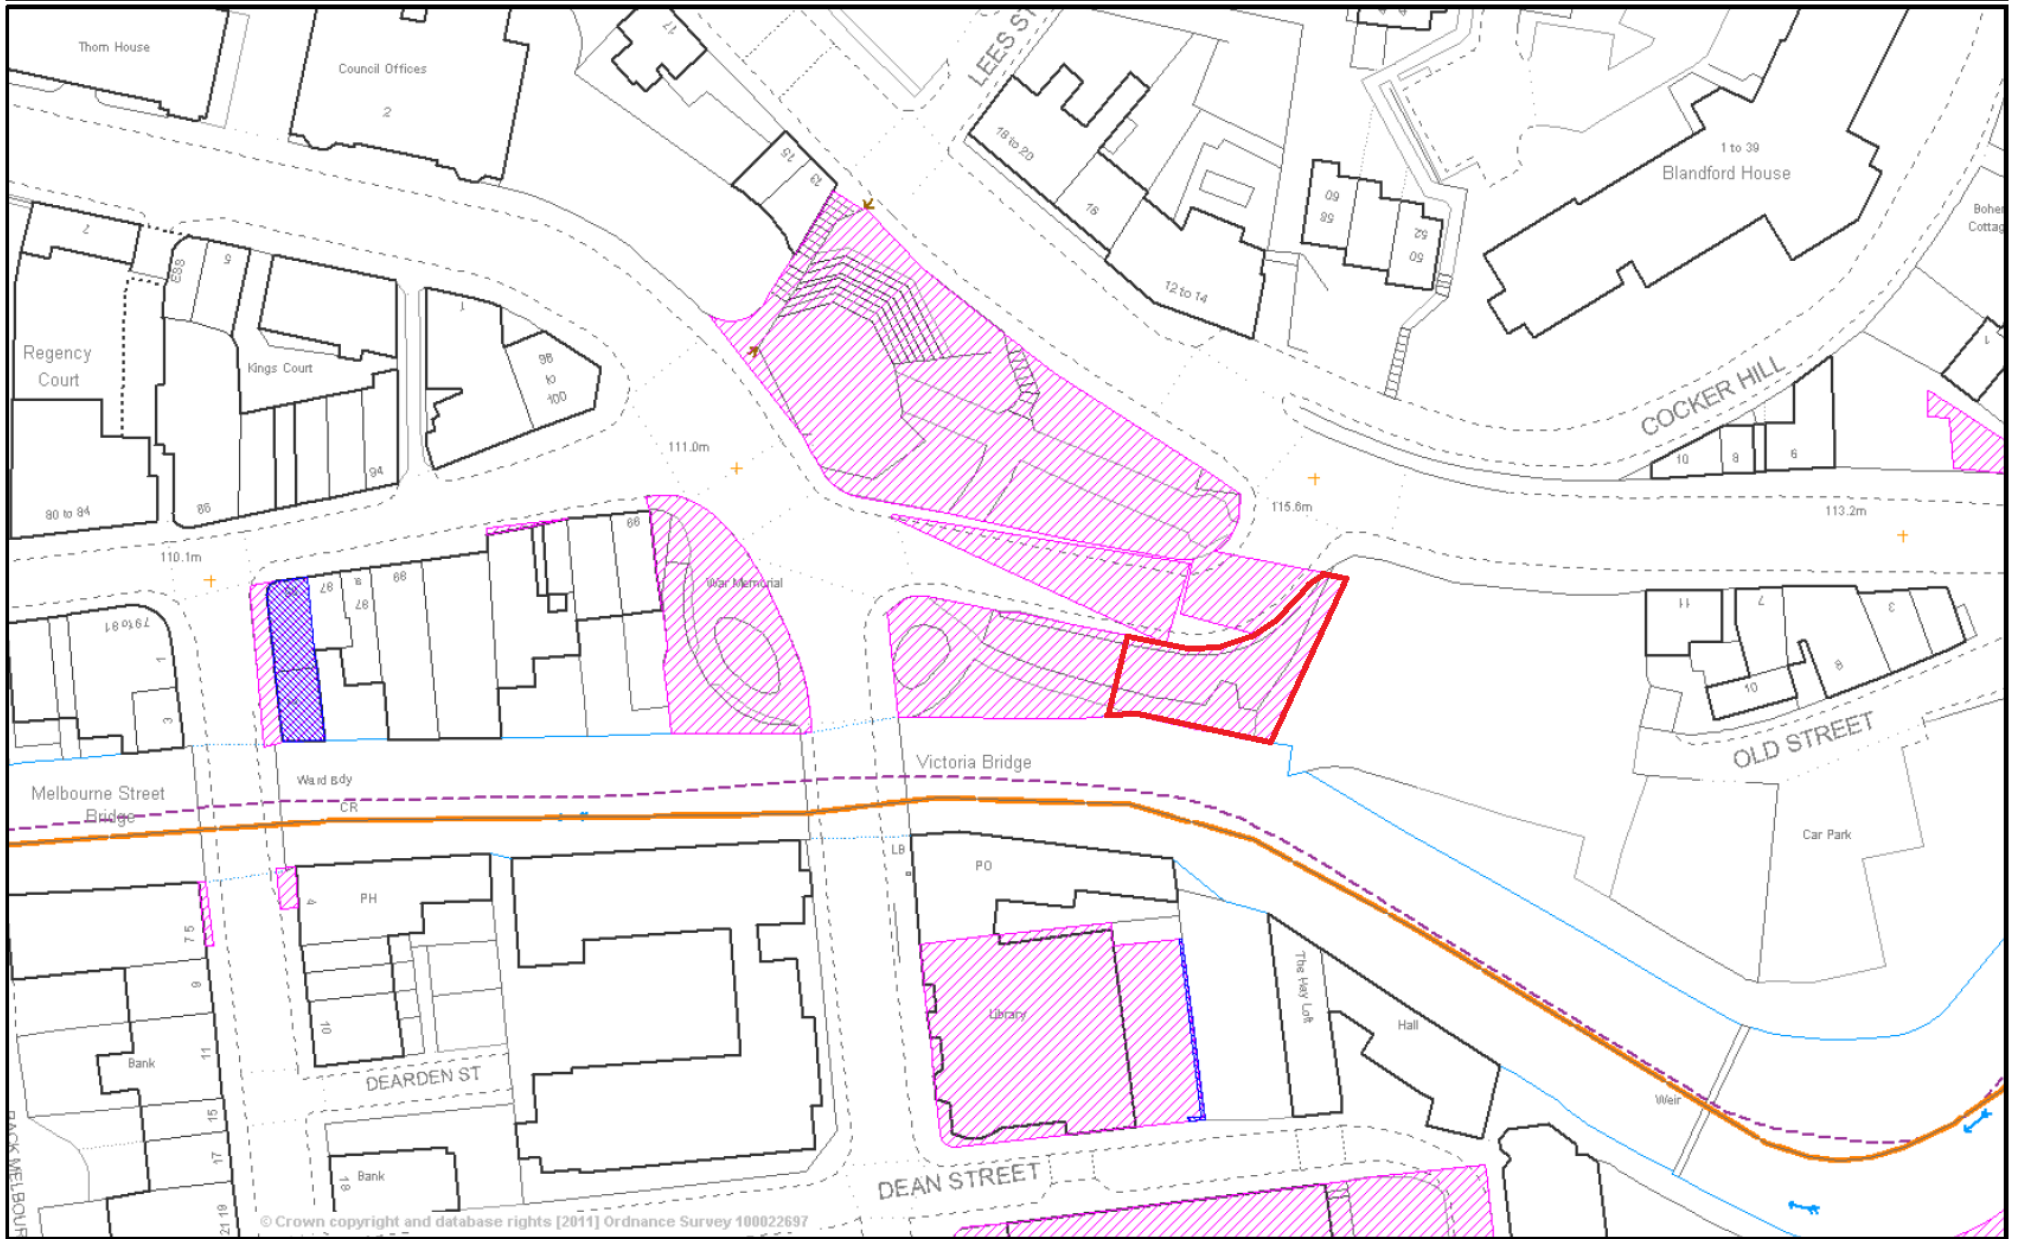

# Former Clinic, Stamford Street, Stalybridge

This map is reproduced from Ordnance Survey material with the permission of Ordnance Survey on behalf of the Controller of Her Majesty's Stationary Office (c) Crown copyright. Unauthorised reproduction infringes Crown copyright and may lead to prosecution or civil proceedings.

Scale 1/1000

Date 24/5/2021

Centre = 396378 E 398561 N